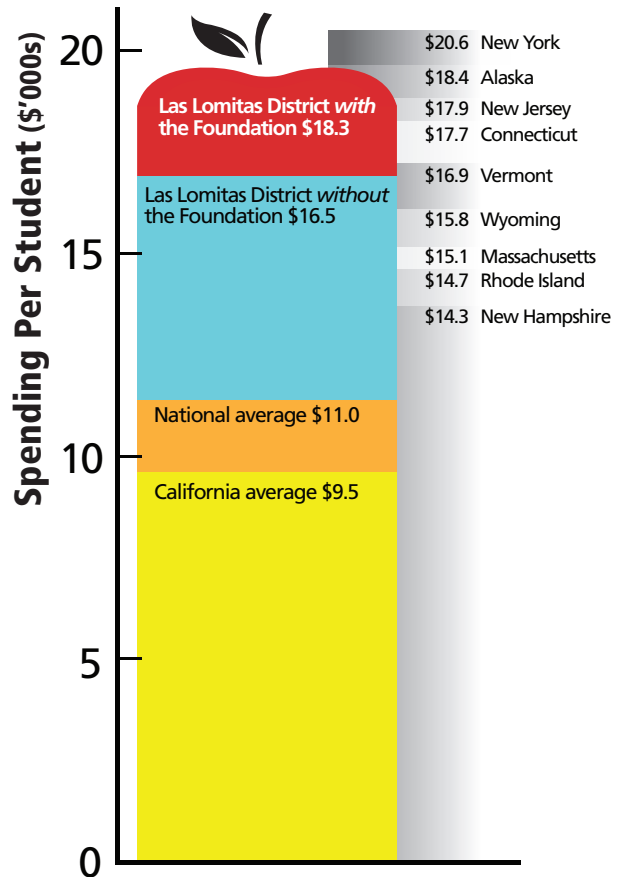

LAS LOMITAS EDUCATION FOUNDATION

Ensuring Educational Excellence In Our Community For Over 30 Years

HOW YOUR DONATIONS MAKE A DIFFERENCE

Maintain Small Class Sizes
Led by Exceptional Teachers

Class size *without* Foundation

Class size with Foundation

25% 
Children Per Class
with the additional funds provided by LLEF

Compete at a National Level

Our district relies on the critical funds raised by LLEF

Promote Educational Excellence
and 21st Century Learning